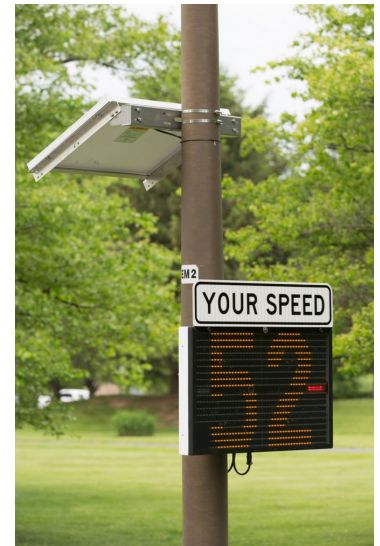

SpeedAlert 18 with a solar panel

Hear What Other Healthcare Facilities are Saying About our Solutions:

We move the [Shield] signs around the campus or on the roadway that we own right next to the hospital. You can see people slow down when they see the signs. [They] are easy to program and are very intelligent.

– Dan Yaross, Director of Security, Nationwide Children's Hospital

"The [InstAlert] sign itself [is] great because the message is very bright, very clear, and very easy to read from a vehicle that's moving."

– Ken Harr, Corporate Director and Chief Security Officer, Ballad Health

ALL TRAFFIC
SOLUTIONS

For more information, visit us online at AllTrafficSolutions.com or call us at 866.366.6602

All Traffic Solutions, 14201 Sullyfield Circle, Suite 300, Chantilly, VA 20151

©All Traffic Solutions TrafficCloud leverages our patented technology (US Patents 8417442; 8755990; 9070287; 9411893) to deliver unique cloud-based management, features and functionality. TrafficCloud is a registered trademark of All Traffic Solutions.