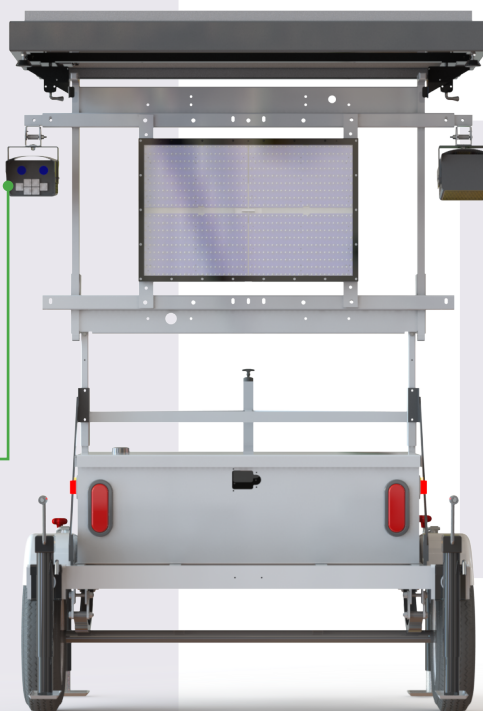

ALL TRAFFIC SOLUTIONS TRAILERS WITH NEOLOGY ALPR CAMERA SYSTEMS

SOLUTION CONFIGURATION

ATS 380W TRAILER WITH NEOLOGY HELIOS ALPR CAMERA SYSTEM

Cameras can be mounted to the trailer either below the sign or on the crossbar and can face backward or forward. The ALPR switch and modem are secured within the trailer's battery box.

HOW TO GET THIS FULLY-INTEGRATED ALPR TRAILER

1. Purchase trailer and camera system separately
2. We coordinate camera installation with Neology to deliver you a fully integrated trailer
3. After delivery, we offer complimentary training on managing tamper alerts, low battery alerts, the sign mounted on the trailer, and more*

**TraffiCloud® software subscription required— contact us to learn more.*

CAMERAS MOUNTED
UNDER SIGN

CAMERAS MOUNTED
TO CROSSBAR

TRAILERS FEATURE:

1. Easy mobility
2. Extra battery box for extended runtime
3. 380W solar assist
4. Radar and message signs for added versatility
5. Durable design and build