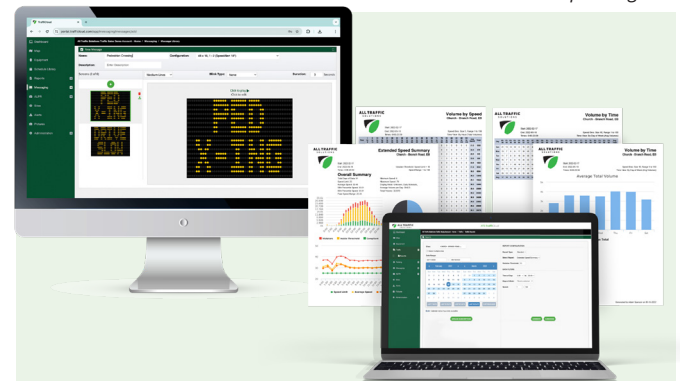

## SHIELD RADAR SPEED DISPLAYS

*Reduce speeding, enhance driver awareness, and gather traffic data.*

- **Quick and Easy Setup**
- **Radar Feedback** to alert drivers of their speed
- **Data Collection** for insight into traffic patterns and trends in your community
- **Violator Strobe** to warn speeding drivers to slow down
- **Remote Management** for easy sign monitoring and data access
- **Rugged Durability** so you can improve safety for years to come

“The HOA board and several owners had been looking for ways to track traffic speeds...

The community has been monitoring traffic [with Shield signs] for the past three months and the board and homeowners could not be happier.”

## SPEEDALERT RADAR MESSAGE SIGNS

*Get even more versatility with SpeedAlert, which offers all the same standout functionalities as Shield, plus:*

- **Targeted Speed-Dependent Messaging** to influence drivers' behavior
- **Variable Messaging** to share custom information about community events, upcoming maintenance and construction, safety alerts, and more
- **Premium Red and Blue Violator Strobe** to warn speeding drivers to slow down

## TRAFFICCLOUD® REMOTE MANAGEMENT PORTAL

*Simply log into TrafficCloud® from your computer, smartphone, or tablet to:*

- **Update sign settings** and turn displays on/off
- **Update and schedule messages** to display on your signs
- **Set up email and text message alerts** for low power, excessive speeding, sign tampering, and sign location changes
- **Download ready-made traffic data reports** that show information in clear-cut charts, graphs, and tables — perfect for sharing with local law enforcement!