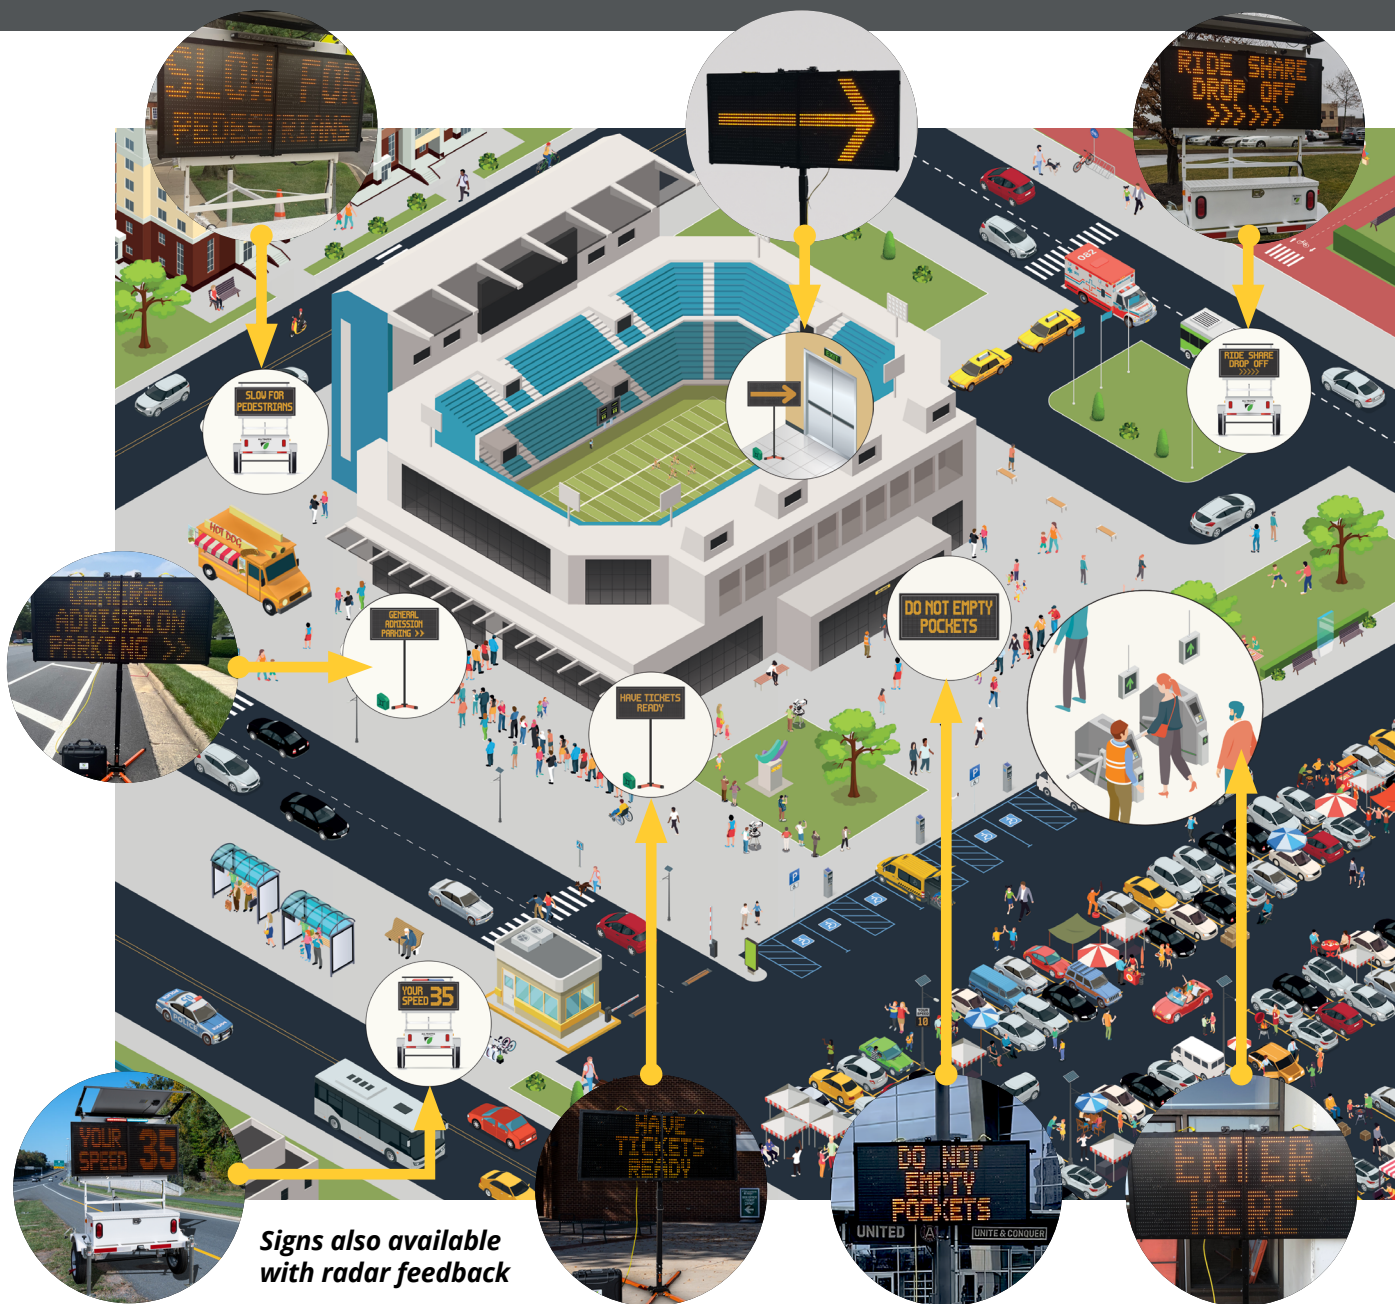

## THESE PORTABLE SIGNS MAKE IT EASY TO:

- Direct drivers to available parking and rideshare pick up/drop off areas
- Help guests move quicker through entry and exit
- Rapidly share safety alerts throughout your venue
- Ensure people are aware of venue policies and rules
- Manage traffic flow and help lessen congestion

*Change and schedule  
sign messages remotely*

*Signs also available  
with radar feedback*