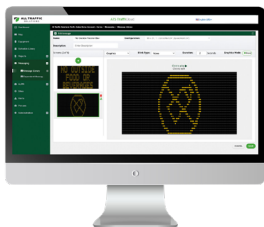

## THESE PORTABLE SIGNS MAKE IT EASY TO:

- Direct drivers to available parking and rideshare pick up/drop off areas
- Help guests move quicker through entry and exit
- Rapidly share safety alerts throughout your venue
- Ensure people are aware of venue policies and rules
- Manage traffic flow and help lessen congestion

*Change and schedule  
sign messages remotely*

*Signs also available  
with radar feedback*