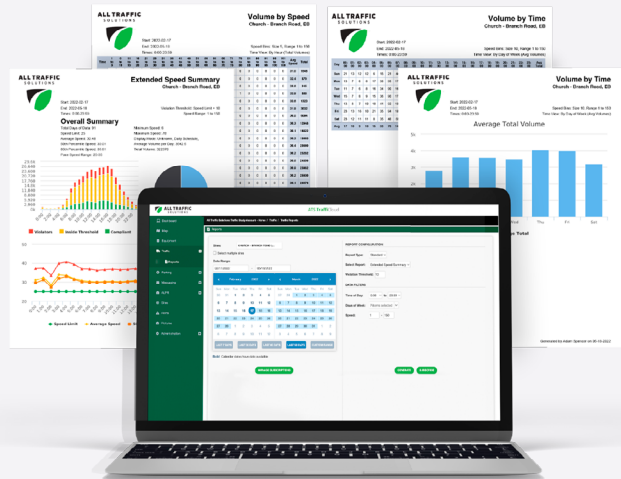

The sign also collects traffic speed and volume data, offering valuable insights into traffic patterns and trends within your school zone.

TRAFFICLOUD® SCHOOL ZONE ALERT SUITE

Save time by managing this solution remotely through a secure online portal.

Optional vertically-aligned beacons

Optional solar power

TRAFFICLOUD® SCHOOL ZONE ALERT SUITE

SIMPLY LOG INTO A USER-FRIENDLY ONLINE PORTAL TO REMOTELY MANAGE:

- **Scheduling:** The beacons and radar feedback sign can be set to a custom schedule, activating only during school hours and accounting for events like holidays and school closures. For last-minute changes like weather-related closures, you can easily update the schedule by logging into the TraffiCloud portal at any time.
- **Equipment Status Alerts:** Receive text or email alerts for low power levels, tampering, excessive speeding, and traffic congestion.
- **Equipment Settings:** Update settings like speed limit, radar sensitivity, maximum speed displayed, radar sign strobe activation, and more remotely.
- **Traffic Data Reports:** Retrieve data collected by the radar feedback sign locally and upload to TraffiCloud® to get ready-made traffic reports. Reports display data in clear-cut charts and tables, so you can easily identify patterns and trends in your school zone to further improve safety for students.

Go Beyond Standard Reporting with a TraffiCloud® School Zone Alert Traffic Suite Subscription

With this upgraded option, data is automatically accessible anytime through the same portal where you manage your equipment settings and scheduling. You'll also benefit from advanced reporting and analysis features, plus Premier Care warranty coverage for your equipment—covering hardware defect repairs for the entire product lifespan, plus discounts on other repairs and accessories.