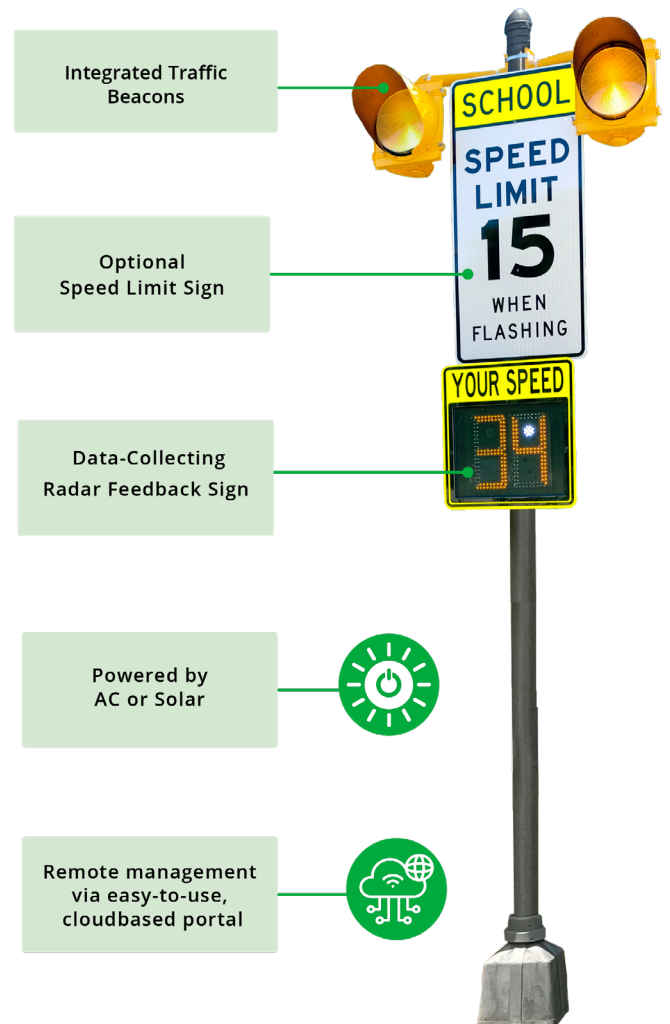

ALL TRAFFIC
SOLUTIONS

Connected Solutions for Better Traffic Safety Outcomes

SCHOOL ZONE ALERT

AllTrafficSolutions.com

Make School Zones Safer

Reduce speeding and distracted driving by alerting motorists that they are in an active school zone and notifying them of their current speed.

THIS ALL-IN-ONE, EASY-TO-USE SOLUTION FOR SCHOOLS INCLUDES:

TWO INTEGRATED TRAFFIC BEACONS

Alert drivers that they are in an active school zone and draw attention to the reduced speed limit, encouraging them to use caution and watch for pedestrians.

RADAR FEEDBACK SIGN

Effectively reduce speeding by increasing motorists' speed awareness. A flashing violator strobe built into the sign is activated by speeding drivers, grabbing their attention and warning them to slow down.

The sign also collects traffic speed and volume data, offering valuable insights into traffic patterns and trends within your school zone.

TRAFFICLOUD® SCHOOL ZONE ALERT SUITE

Save time by managing this solution remotely through a secure online portal.