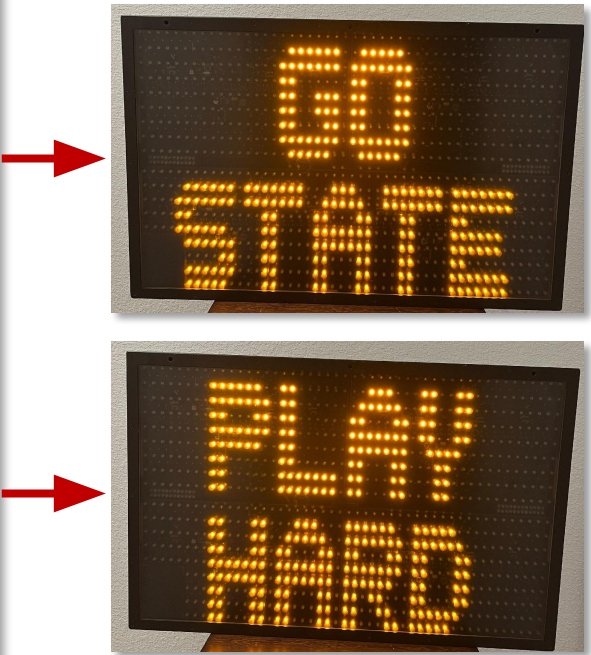

SCHEDULE, CHANGE AND BROADCAST MESSAGES REMOTELY

InstAlert 18

TraffiCloud® Message Suite