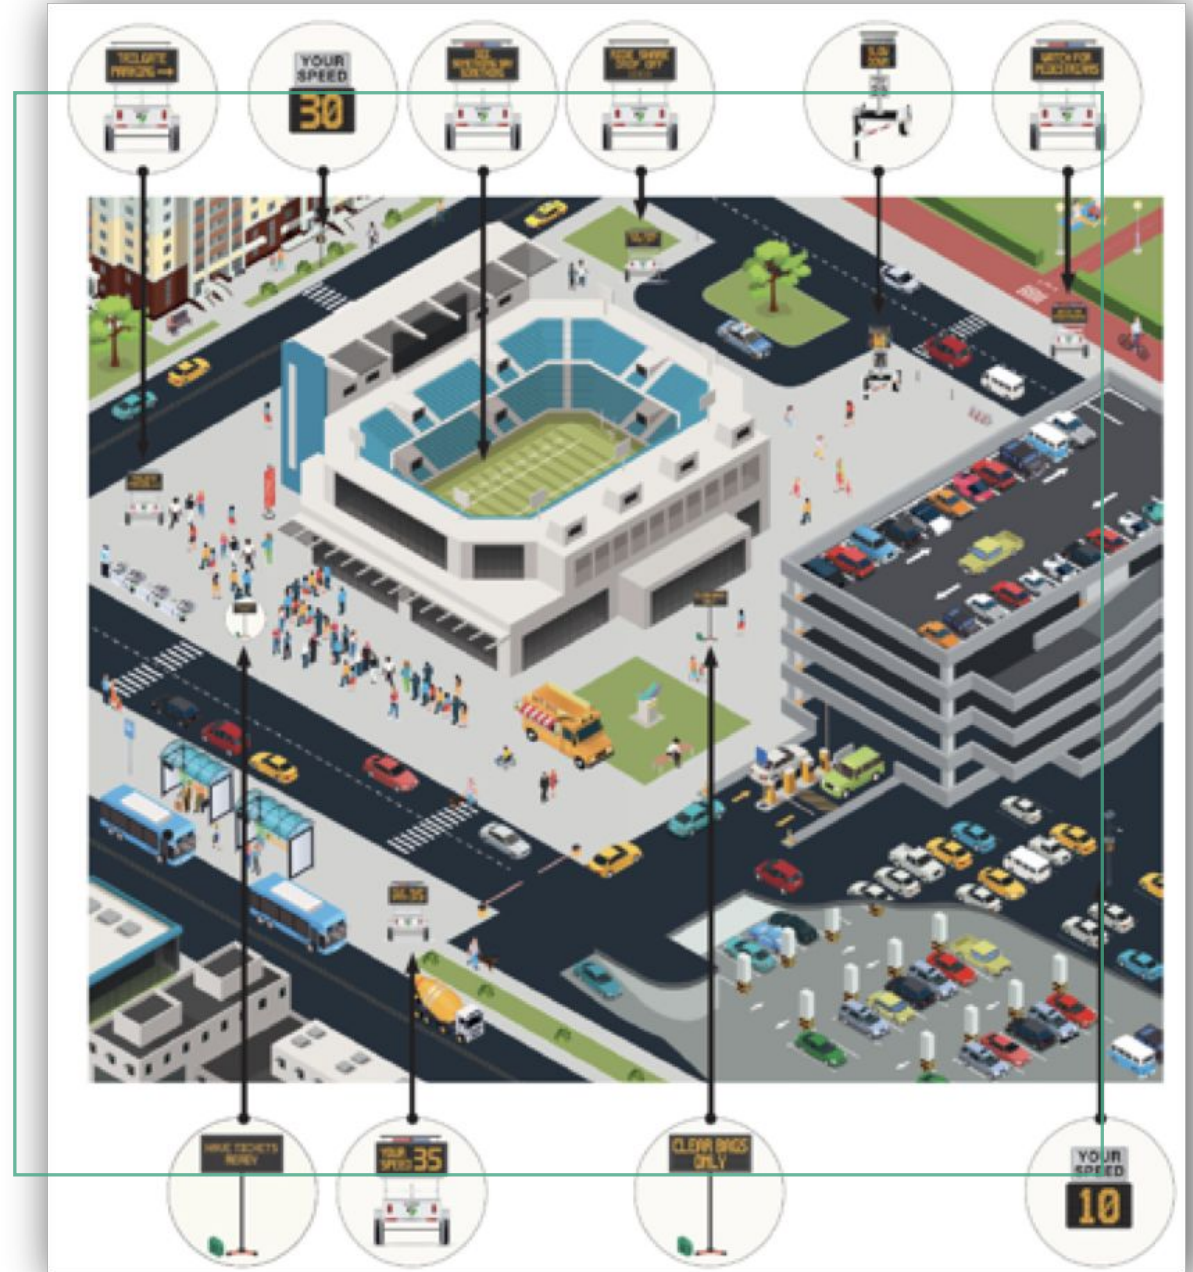

# ABOUT ALL TRAFFIC SOLUTIONS

- Headquartered in Virginia
- Provide simple solutions for information sharing and traffic management at professional and collegiate stadiums
  - Portable variable messaging and radar speed signs
  - Patented TraffiCloud<sup>®</sup> software: real-time data and analytics
  - Remote management from any Internet-connected device

# Connected Traffic Signs

**ALL TRAFFIC**  
SOLUTIONS

# PREVENT TRAFFIC BACKUPS & IMPROVE COMMUNICATION

- **Direct** guests around the inside and outside of the venue, designated pick-up and drop-off areas, available parking areas
- **Get guest in and out faster** by indicating event guidelines, entrances and exits
- **Share** ticketing information, directions to VIP areas and seating sections, emergency alerts, stadium rules and other info with high visibility
  - Messages can be sent remotely to all signs (guests and staff do not need to download a mobile app)
- **Promote** upcoming events in advance

## THESE PORTABLE SIGNS MAKE IT EASY TO:

- Direct drivers to available parking and rideshare pick up/drop off areas
- Help guests navigate entry and exit with ease
- Rapidly share safety alerts throughout your venue
- Ensure people are aware of venue policies
- Manage traffic flow and help lessen congestion