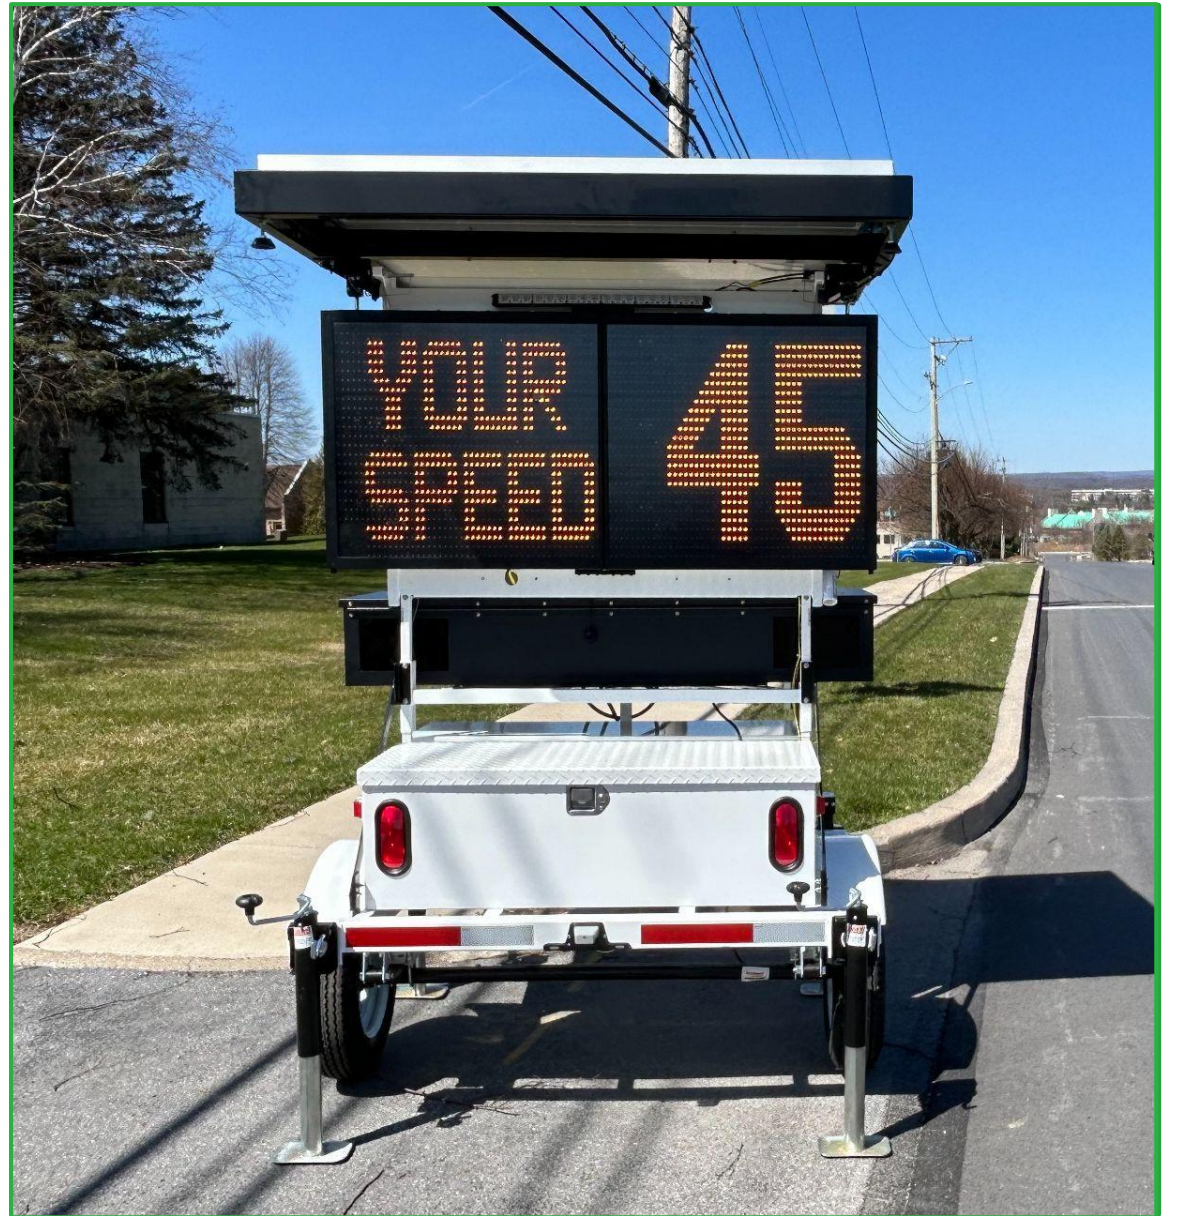

190/380 ALPR Camera-Ready Trailers

- **Dimensions:** 66.50 in. H x 62.50 in. W x 61.50 in. D (stowed)
- **190 Trailer Weight:** 1,100 lb. with 900Ah battery capacity
- **380 Trailer Weight:** 1,200 lb. with 900Ah battery capacity