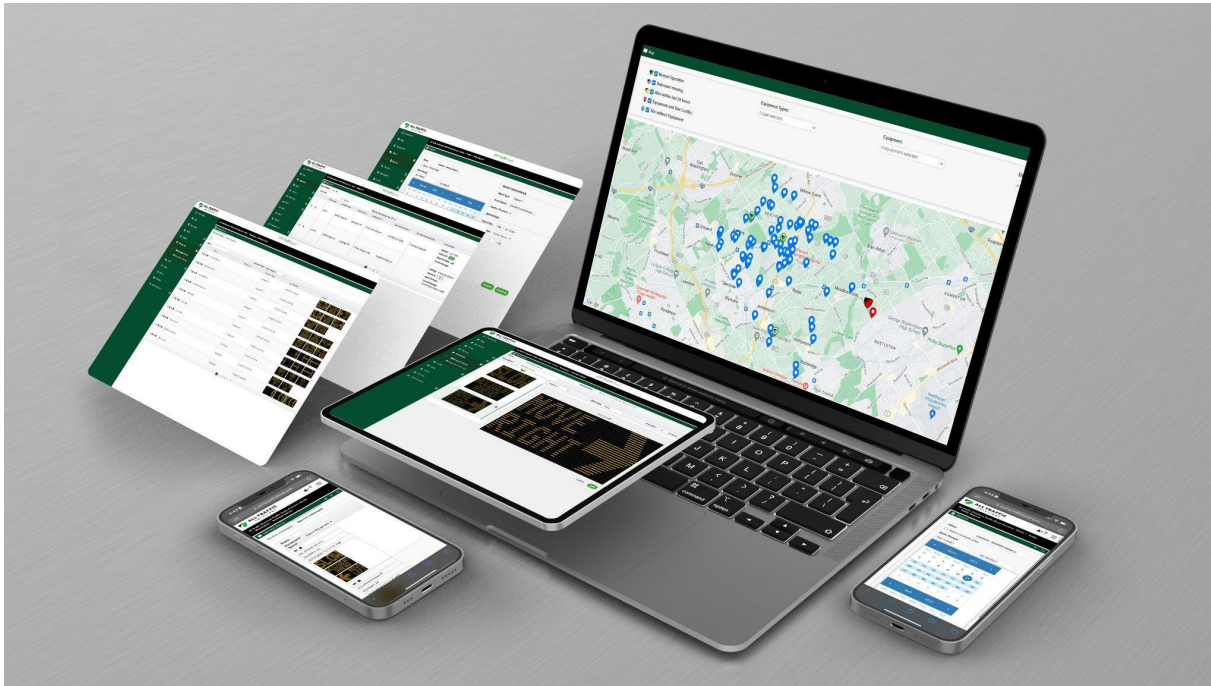

MANAGE TRAFFIC DATA & EQUIPMENT

WITH A USER-FRIENDLY REMOTE TRAFFIC MANAGEMENT SOFTWARE

Key features include:

- Schedule and change messages and graphics on all or individual signs
- Equipment Management – GPS tracking, custom user settings
- Set alerts – low battery, tampering, excessive speeding
- Data collection & reporting – speed, volume, time
- Run and share ready-made reports