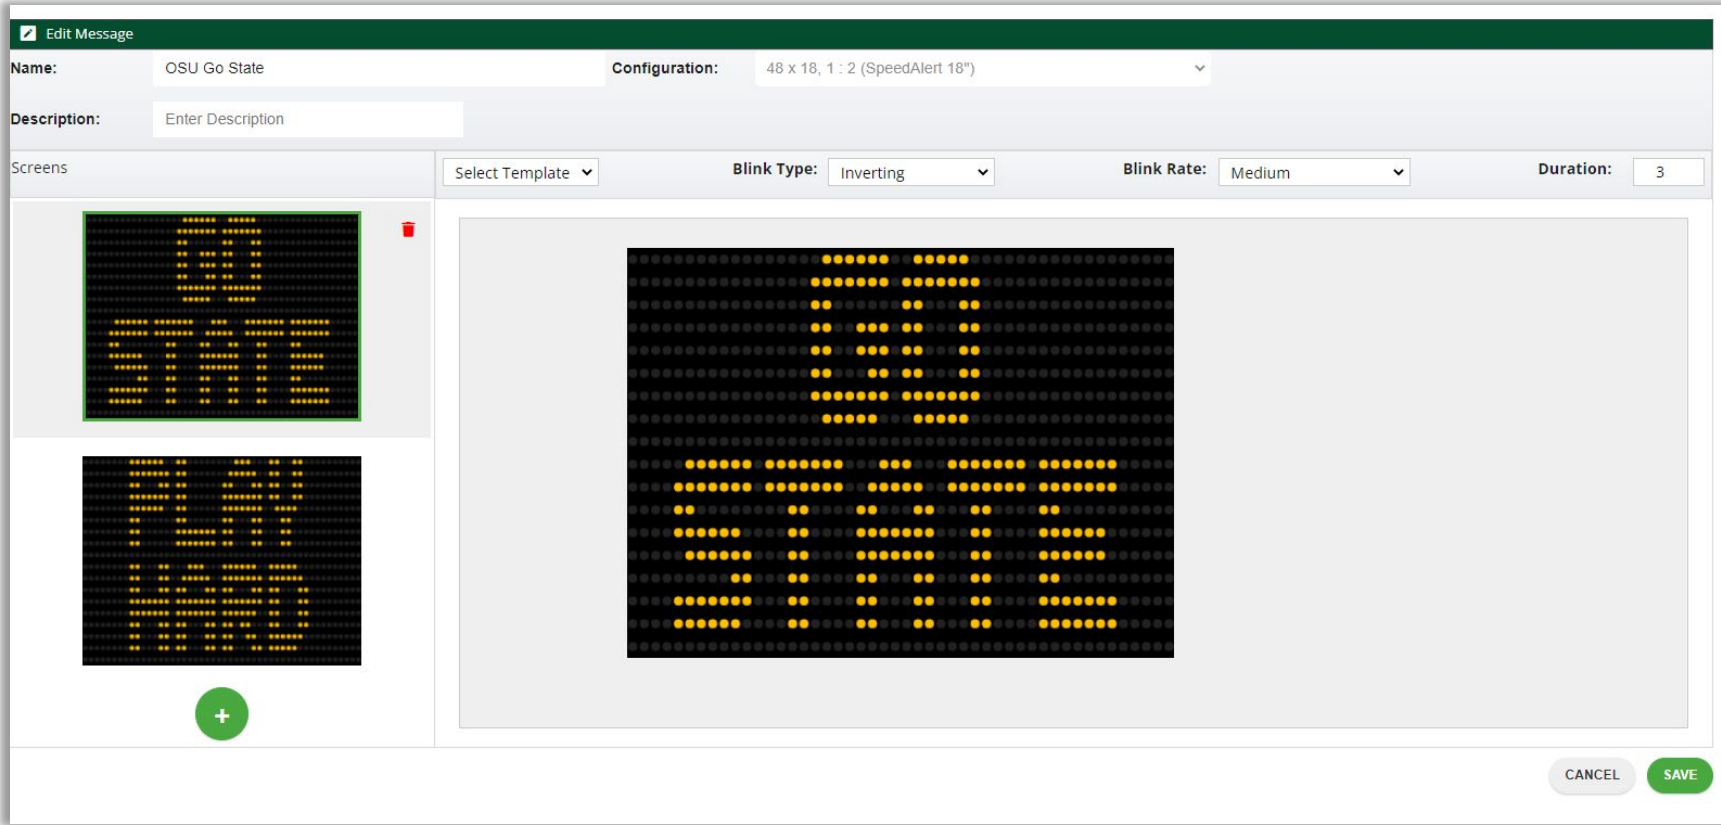

SCHEDULE, CHANGE AND BROADCAST MESSAGES REMOTELY

InstAlert 18

TraffiCloud® Message Suite