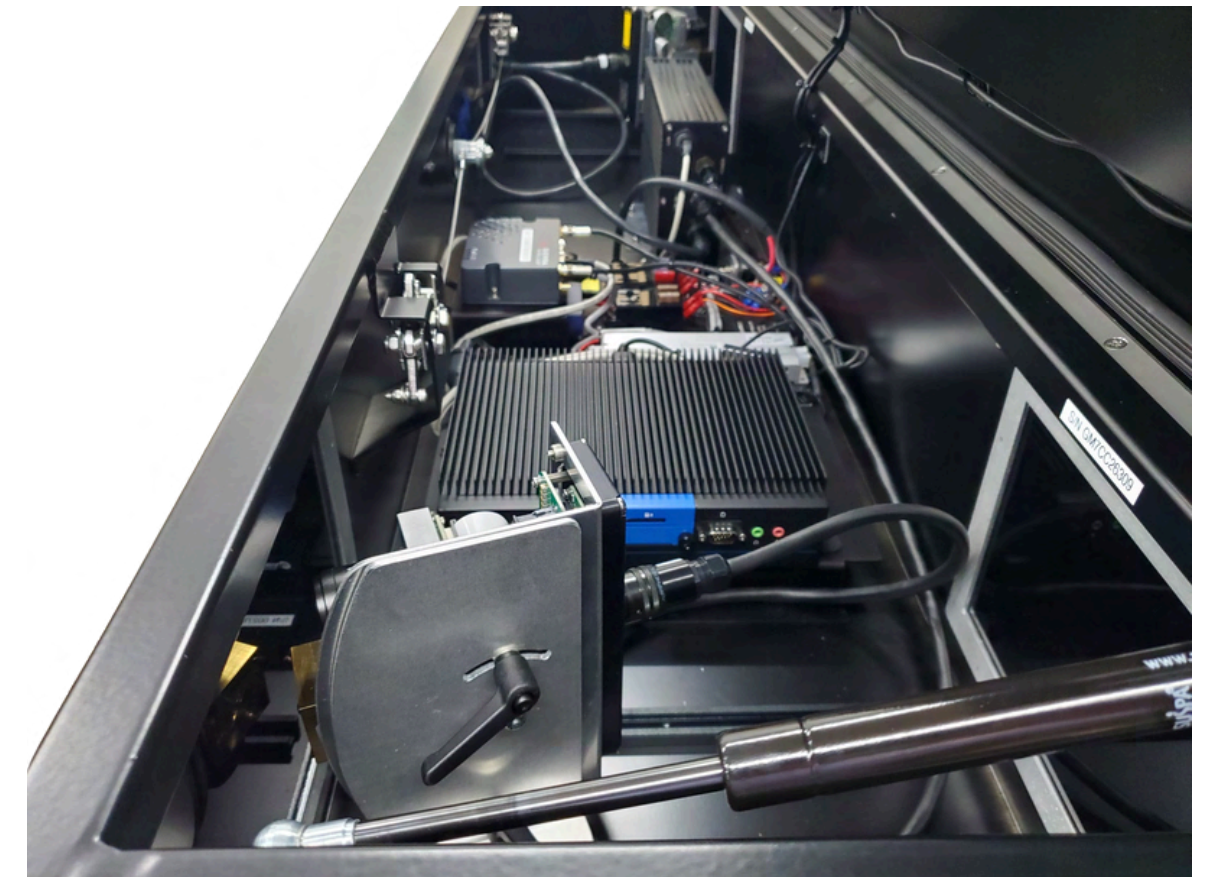

All Traffic Solutions Camera-Ready Trailers

ATS 380W Trailer with Leonardo ELSAG

Leonardo ELSAG M7 or M8 Cameras in Covert and Semi-Covert Camera Enclosure Box

Inside camera enclosure box

ATS 380W Trailer with Leonardo ELSAG

Leonardo ELSAG F4 Camera System Mounted to Mounting Arms and Brackets

ATS 380W Trailer with Motorola LPR

Motorola Vigilant L5F Upfit Kit in Camera Enclosure Box

ATS ALPR Ready with Motorola LPR

Motorola L6Q Dual-Camera with DC Power Cable Mounted to Flex Mounting Plate (rear facing camera) and Mounting Arm (forward facing camera)

ATS ALPR Ready with Flock Safety

Falcon Flex with DC Power Cable Mounted to Flex Mounting Plate (rear facing camera)

ATS ALPR Ready with Insight LPR

Insight Defender-Q LPR Cameras Mounted to Mounting Arms

ATS ALPR Ready with Mobotix

Mobotix M73 Camera Mounted to Battery Box and/or Mounting Arm

ATS Surveillance-Ready Trailer

Cameras* Mounted to Telescoping Mast

*Cameras must be purchased separately from a vendor of your choosing