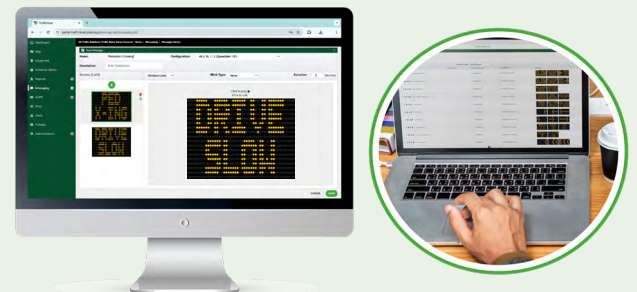

PORTABLE INSTALERT VARIABLE MESSAGE SIGNS

Rapidly Share Messages for Storm Preparedness & Response

USE INSTALERT SIGNS TO SHARE:

- **Advance Warnings** – Display urgent messages about severe weather alerts, expected impact, preparedness tips, and evacuation orders
- **Evacuation Routes** – Direct people to the safest evacuation routes and detours around hazards or road closures
- **Relief and Assistance Information** – Promote local resources available to citizens in need and share updates about recovery efforts
- **Urgent Updates** – Provide rapid alerts about changing weather conditions and emergency developments

ATS 5 Trailer Option

Hitch Mount Option

Portable Post Mounting Option

KEY FEATURES

- **Quick Setup** – Deploy on a portable post, vehicle hitch, trailer, or pole in a matter of minutes
- **Unmatched Portability** – InstAlert is the only variable message sign on the market that folds in half for easy transport & storage
- **Versatile Messaging** – Display up to six screens of custom text and graphics
- **Rugged Durability** – Weatherproof & built to last up to 10+ years
- **Remote Management** – Manage & monitor via TrafficCloud® portal to save time

TRAFFICCLOUD® REMOTE MANAGEMENT PORTAL

Change Messages on the Fly From Anywhere During Emergencies

Simply log into TrafficCloud® from your computer, tablet, or smartphone to:

- **Create custom messages and graphics** for signs
- **Send messages to display on one sign or multiple** simultaneously
- **Schedule messages in advance** to display on specific dates/times
- **Receive email and text message alerts** for low power, sign tampering, and sign location changes
- **Monitor the location & status of all your signs** at a glance on an interactive map